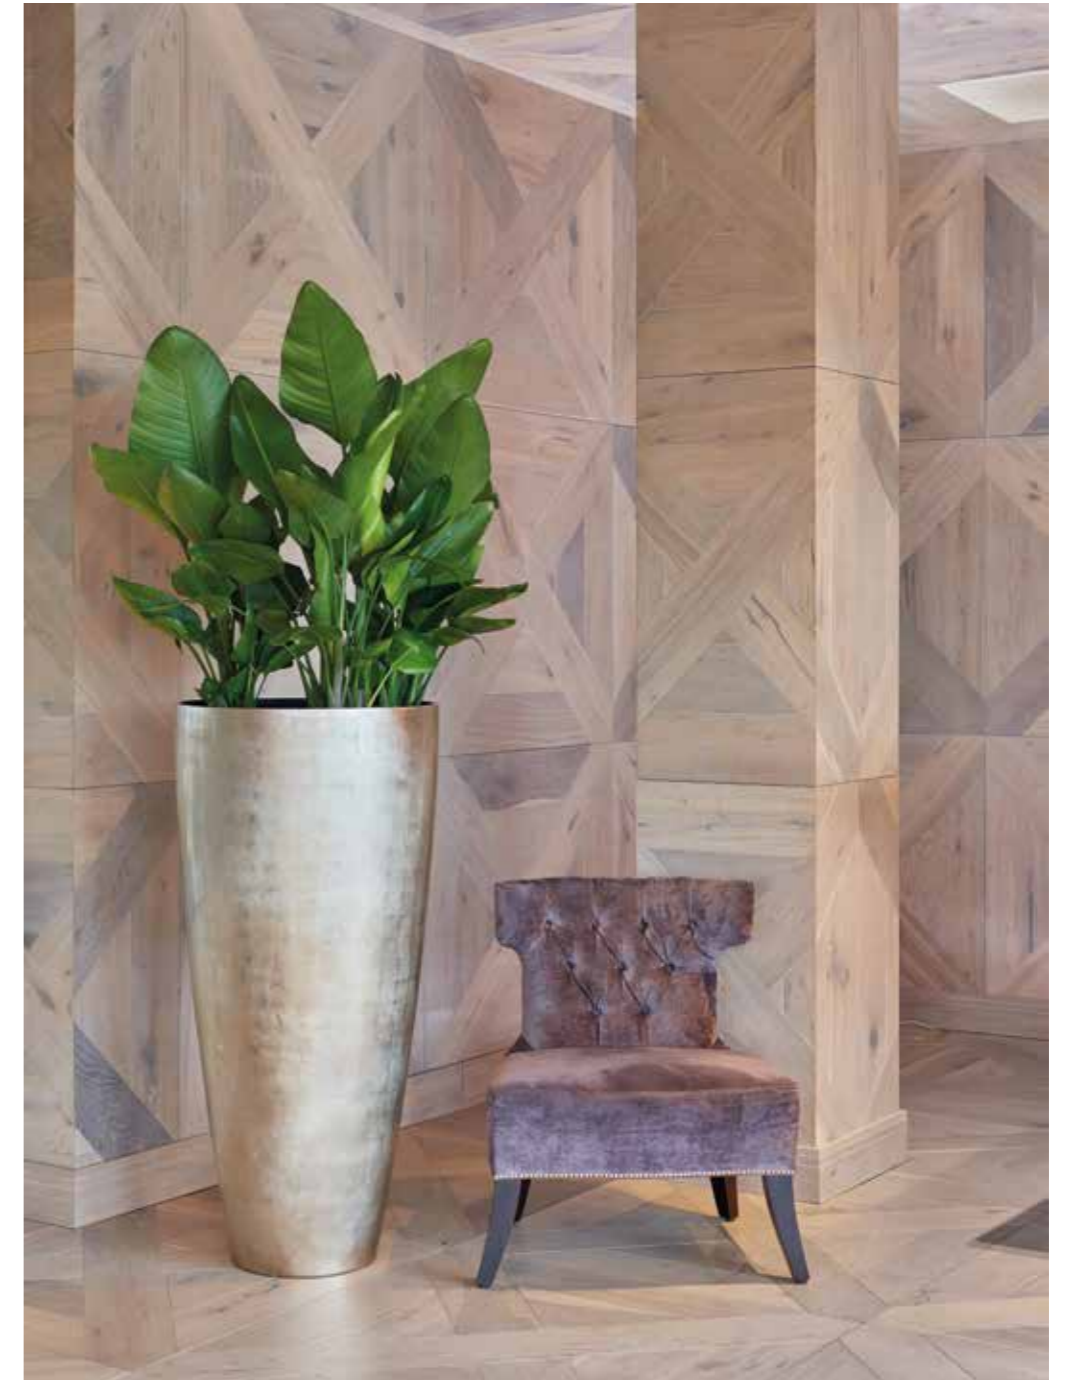

stripes

Wall Planter ø40x40 Ember | Wall Planter ø40x40 White Washed

Palawan Round Bowl 50x40 Brushed Stainless Steel

Vita Oval Small 75x26,5x26,5 Bronze

Vita Vase Large ø57x120 Light Gold

Roca Vase ø50x90 Antique Gold